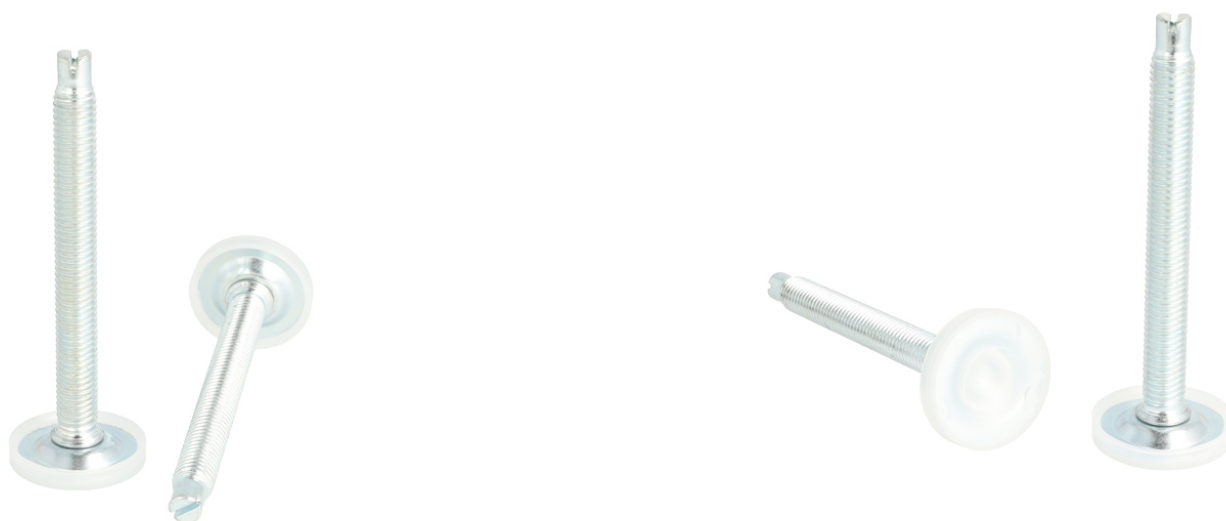

PRODUCT SHEET

Description:

Adjust. Swivel Glide Como, $\varnothing 33$ mm, Steel BZP, Stud M10x94mm, W/Slot in the Top of the Stud. Incl. Transparent Floor, Protection Cover

Item number:

10.16.270-0

Units	Box	Carton	HS Code	Barcode
Pcs.	1	300	8302420090	 5704866008747

Item - number	Finish	D diameter	H height	M size	S stud
#10.16.250	BZP	$\varnothing 33$	6 mm	M8	64 mm
#10.16.278	BZP	$\varnothing 33$	6 mm	M10	74 mm
#10.16.279	BZP	$\varnothing 33$	6 mm	M10	84 mm
#10.16.270	BZP	$\varnothing 33$	6 mm	M10	94 mm